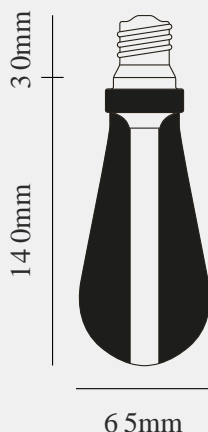

## BUSTER BULB / E27

---

**ACTION: E27 SCREW**

---

**RANGE: LIGHTING**

---

The World's first designer LED bulb. This bulb has a life span of 35,000 hours. Available in Crystal, Gold or Smoked finish. The resin light pipe at the centre of the bulb is where all the magic happens, allowing the bulb to create a subtle ambient light whilst at the same time throw focused spot light onto tables & surfaces below. The bulb fits in any E27 screw light fitting, but looks especially great when teamed up with our Heavy Metal or Hooked lighting ranges. Please refer to the Tech Spec for bulb wattage.

## SPECIFICATIONS

Buster Bulb Common Data (Dimmable & Non-Dimmable)

Frequency: 50/60 Hz

Current: 18 mA

Power Factor: 0.8

Lifetime\*: 35,000 hrs

Weight: 110 g

CCT: Crystal 2600K, Gold 2500K, Smoked 2600K

Please see below for individual bulb specification values

Buster Bulb: 2W Non-dimmable

Supply: 100-240 V AC

Luminous Flux: Crystal 115, Gold 95, Smoked 70

CRI: Crystal 83, Gold 80, Smoked 83

Buster Bulb: 2W Dimmable