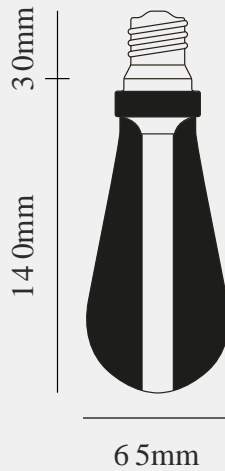

## **BUSTER BULB / E27**

---

**ACTION: E27 SCREW**

---

**RANGE: LIGHTING**

---

The World's first designer LED bulb. This bulb has a life span of 35,000 hours. Available in Crystal, Gold or Smoked finish. The resin light pipe at the centre of the bulb is where all the magic happens, allowing the bulb to create a subtle ambient light whilst at the same time throw focused spot light onto tables & surfaces below. The bulb fits in any E27 screw light fitting, but looks especially great when teamed up with our Heavy Metal or Hooked lighting ranges. Please refer to the Tech Spec for bulb wattage.

## SPECIFICATIONS

Buster Bulb Common Data (Dimmable & Non-Dimmable)  
 Frequency: 50/60 Hz  
 Current: 18 mA  
 Power Factor: 0.8  
 Lifetime\*: 35,000 hrs  
 Weight: 110 g  
 CCT: Crystal 2600K, Gold 2500K, Smoked 2600K  
 Please see below for individual bulb specification values