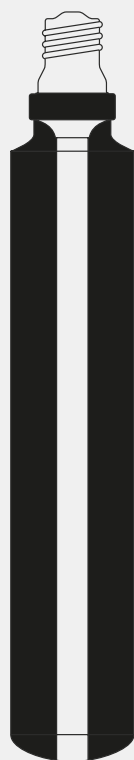

350mm

55mm

SPECIFICATIONS

Buster Bulb Tube Non-dimmable 2W

Type: Non-dimmable LED

Screw fitting: E27

Supply: 100-240 VAC

Current: 20mA

Frequency: 50/60Hz

Expected Life: 35,000 hrs

Weight: 220g

Lumen: Max 110

Light appearance: 2700K

CRI: 84

Power factor: 0.5

Buster Bulb Tube Dimmable 2W

Type: Dimmable LED

Screw fitting: E27

Supply: 220-240 VAC

Current: 18mA

Frequency: 50/60Hz

Expected Life: 35,000 hrs

Weight: 230g

Lumen: Max 110

Light appearance: 2600K Warm White

CRI: 82

Power factor: 0.8

Recommended dimmer: Buster + Punch LED module.(Sold with our dimmer switches)

Please note: Not suitable for DALI dimming systems.

CE certified. For indoor use only. Official data document can be supplied upon request.

FINISH & SKU NUMBERS

---

sku:	finish:	size:
BB-TU28-E27-ND-CR-B	● crystal	E27
RBB-124510	● crystal	E27

CARE INSTRUCTIONS

Wipe with dry cloth with no loose hairs, avoid using any chemicals. Please note all finishes are prone to aging.

INCLUDED

---

1 x Buster Bulb / Tube

PLEASE NOTE