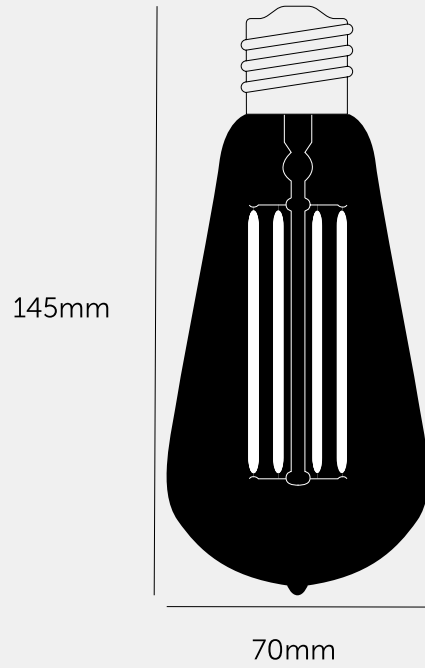

LED TEARDROP

ACTION: LIGHT

RANGE: LIGHT BULBS

The LED Teardrop bulb is a warm white LED bulb with the classic Buster + Punch teardrop glass shape with an amber tint. To achieve an optimum lighting effect, use with a Buster + Punch dimmer.

SPECIFICATIONS

3.5W
Dimmable
LED bulb
E27 screw
200-240V
400 lumen
2700k warm white

FINISH & SKU NUMBERS

sku:	finish:	size:
BU-TD-E27-LEDF-CR-A	amber	

INCLUDED

1 x Light Bulb

PLEASE NOTE

DISCLAIMER: Always consult a trade professional when installing this light bulb.. Buster + Punch is not responsible for the usage or feasibility of installation requirements. This product is not suitable for damp or wet environments.