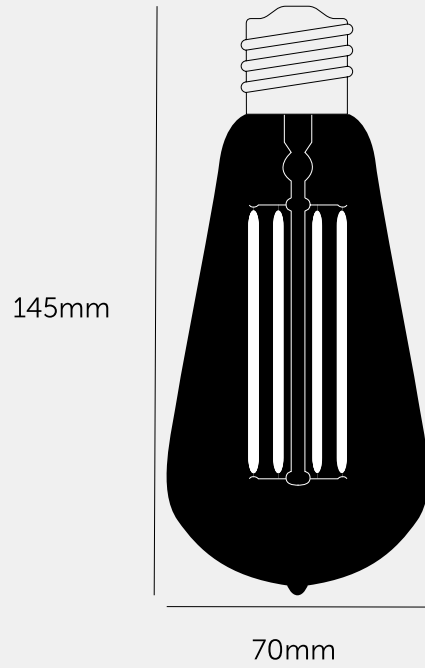

## LED TEARDROP

---

**ACTION: LIGHT**

---

**RANGE: LIGHT BULBS**

---

The LED Teardrop bulb is a warm white LED bulb with the classic Buster + Punch teardrop glass shape with an amber tint. To achieve an optimum lighting effect, use with a Buster + Punch dimmer.

---

**SPECIFICATIONS**

---

3.5W  
Dimmable  
LED bulb  
E27 screw  
200-240V  
400 lumen  
2700k warm white

---

**FINISH & SKU NUMBERS**

---

sku:	finish:	size:
BU-TD-E27-LEDF-CR-A	amber	