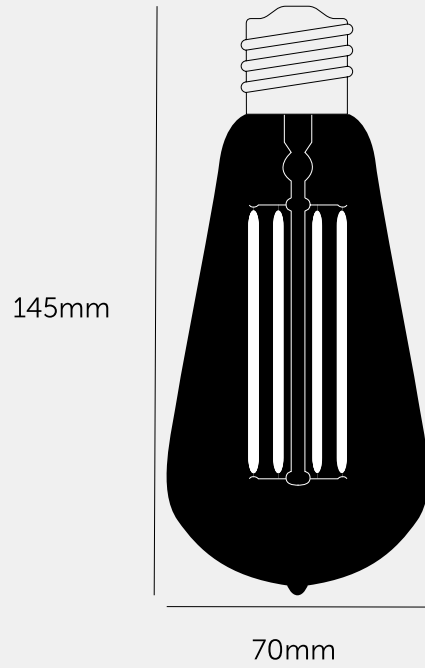

## LED TEARDROP

---

**ACTION: LIGHT**

---

**RANGE: LIGHT BULBS**

---

The LED Teardrop bulb is a warm white LED bulb with the classic Buster + Punch teardrop glass shape with an amber tint. To achieve an optimum lighting effect, use with a Buster + Punch dimmer.

---

**SPECIFICATIONS**

---

3.5W  
Dimmable  
LED bulb  
E27 screw  
200-240V  
400 lumen  
2700k warm white

---

**INCLUDED**

---

1 x Light Bulb