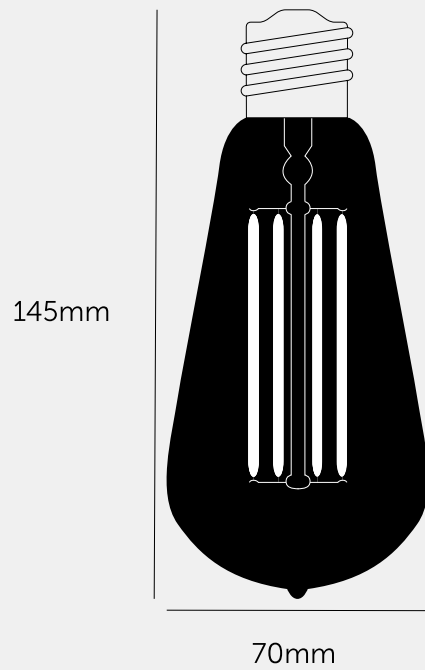

LED TEARDROP

ACTION: LIGHT

RANGE: LIGHT BULBS

The LED Teardrop bulb is a warm white LED bulb with the classic Buster + Punch teardrop glass shape with an amber tint. To achieve an optimum lighting effect, use with a Buster + Punch dimmer.

SPECIFICATIONS

3.5W
Dimmable
LED bulb
E27 screw
200-240V
400 lumen
2700k warm white

INCLUDED

1 x Light Bulb

FINISH & SKU NUMBERS

sku	finish	size
BU-TD-E27-LEDF-CR-A	amber	

PLEASE NOTE

DISCLAIMER: Always consult a trade professional when installing this light bulb.. Buster + Punch is not responsible for the usage or feasibility of installation requirements. This product is not suitable for damp or wet environments.