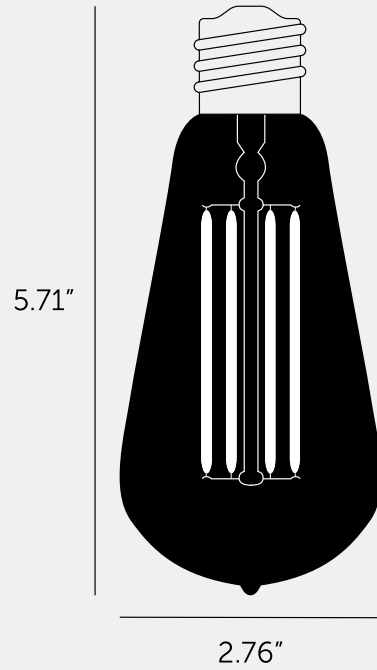

**TEARDROP LED
BULB / E26 /
DIMMABLE / AMBER**

ACTION: E26 SCREWS

RANGE: LIGHT BULBS

The LED Teardrop bulb is a warm white LED bulb with the classic Buster + Punch teardrop glass shape with an amber tint. To achieve an optimum lighting effect, use with a Buster + Punch dimmer.

SPECIFICATIONS

Power: 4W
Type: Dimmable LED
Screw fitting: E26
Supply: 120 VAC
Lumen: 380
Light appearance: 2400K
CRI: 80
Power factor: 0.9
Please note: Optimised for use with B+P dimmers
For indoor use only

FINISH & SKU NUMBERS

sku:	finish:	size:
BU-TD-E26-LED-F-CR-A	amber	

INCLUDED

1 x Light Bulb

PLEASE NOTE

DISCLAIMER: Always consult a trade professional when installing this light bulb.. Buster + Punch is not responsible for the usage or feasibility of installation requirements. This product is not suitable for damp or wet environments.