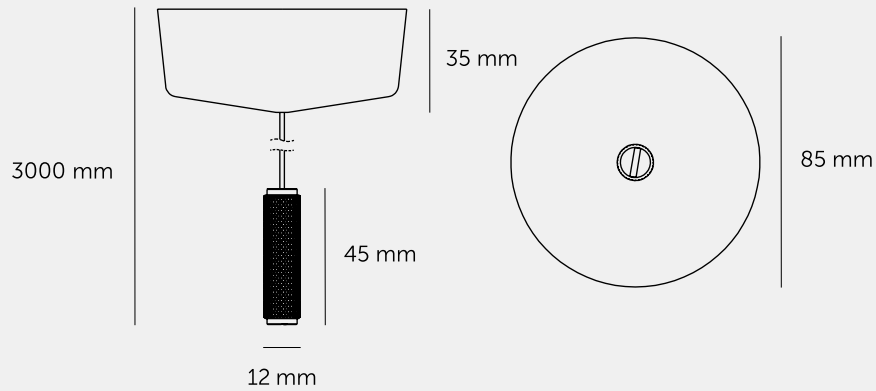

BATHROOM PULL SWITCH / CROSS

ACTION: PULL SWITCH

KNURL: CROSS

RANGE: BATHROOM

A surface-mounted ceiling pull switch with a solid metal pendant pull. The pendant features our signature diamond-cut cross-knurl.

SPECIFICATIONS

Surface-mounted ceiling switch with unique decorative metal pendant with a solid metal pendant featuring our signature diamond-cut cross-knurl.

Type: Pull ON/OFF 2 way switching

Input: 10AX 250V

IP Rating: IP20

Supplied with a 3 m length cord

Certifications: CE-tested BS EN 60669-1.

RoHS compliant

INCLUDED

1 x Bathroom Pull Switch

PLEASE NOTE

DISCLAIMER: Always consult a trade professional when installing this product. Buster + Punch is not responsible for the usage or feasibility of installation requirements. This product is not suitable for damp or wet environments.