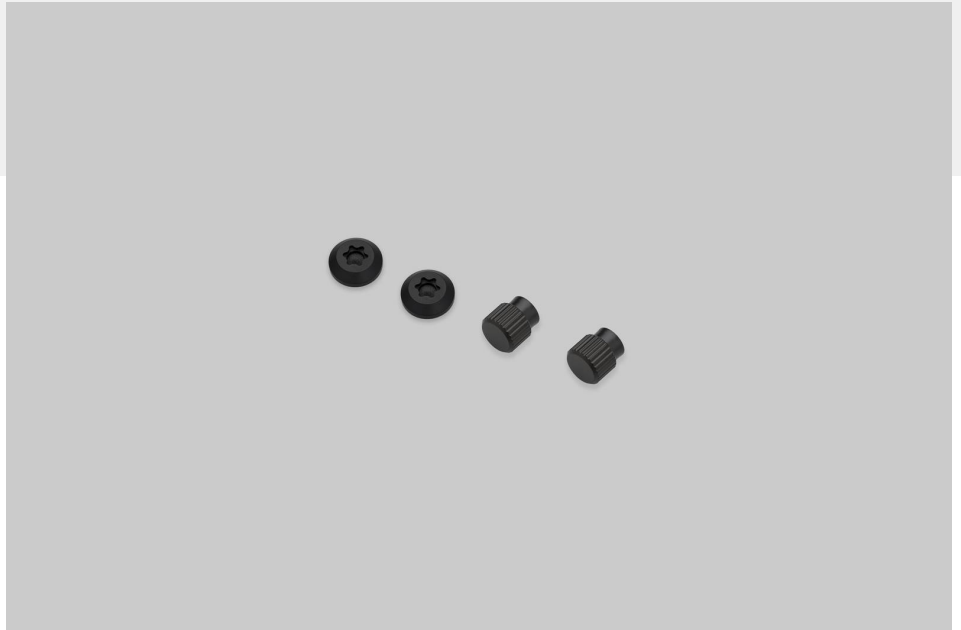

**DETAIL KIT / GPO  
SOCKET / LINEAR**

---

**ACTION: DETAIL KIT**

---

**KNURL: LINEAR**

---

**RANGE: DETAIL KIT**

---

A GPO detail kit made from solid metal with our NEW linear knurl detail.

Ø10 mm

2.5 mm

M3

Ø7 mm

7.5 mm

---

#### SPECIFICATIONS

A GPO detail kit made from solid metal with our NEW linear knurl detail. Team up with our switches and dimmers for a cohesive look.

---