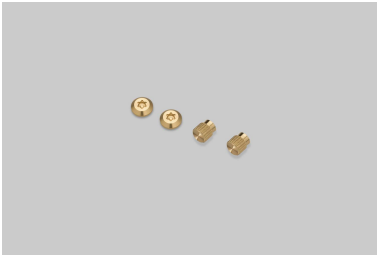

**DETAIL KIT / GPO  
SOCKET / LINEAR**

---

**ACTION: DETAIL KIT**

---

**KNURL: LINEAR**

---

**RANGE: DETAIL KIT**

---

A GPO detail kit made from solid metal with our NEW linear knurl detail.

Ø10 mm

2.5 mm

M3

Ø7 mm

7.5 mm

---

#### SPECIFICATIONS

A GPO detail kit made from solid metal with our NEW linear knurl detail. Team up with our switches and dimmers for a cohesive look.

---