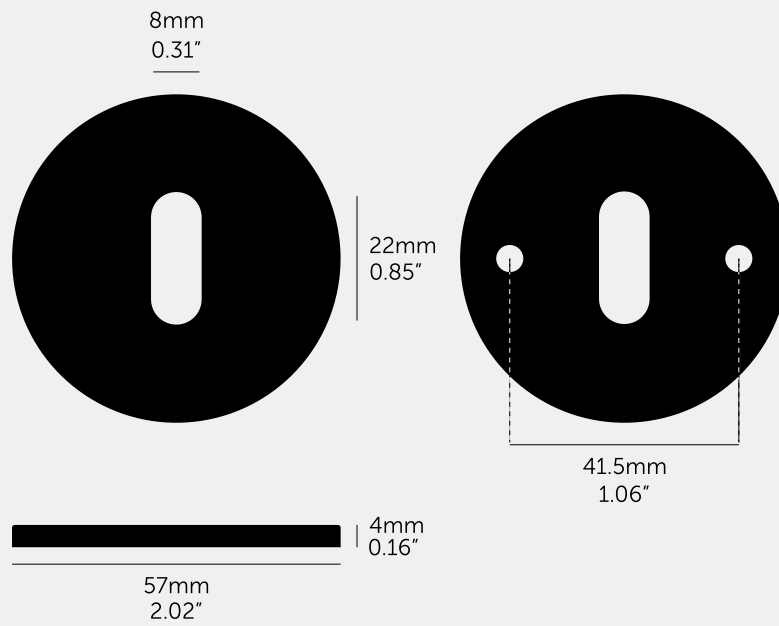

KEY ESCUTCHEON

ACTION: ESCUTCHEON PLATES

RANGE: ESCUTCHEON PLATES

A pair of key escutcheon plates made from solid spun metal. Works great on all internal doors and can be teamed up with our matching door handles and door knobs.

SPECIFICATIONS

A pair of solid metal traditional profile escutcheon plates, 35mm* centre distance.

Suitable for interior doors only

Fixing method: Bolt-through

Door thickness: 35-54 mm thick

Rose: 51mm diameter rose, push fit

Projection: 4mm

INCLUDED

1 x pair of Key Escutcheon Plates screw fittings

PLEASE NOTE

DISCLAIMER: Always consult a trade professional when installing this hook. Buster + Punch is not responsible for the usage or feasibility of installation requirements.

FINISH & SKU NUMBERS

sku:	finish:	size:
NES-021882	● black	
NES-051881	● brass	
NES-351885	● gun metal	
NES-071880	● steel	
NES-591884	● welders black	

CARE INSTRUCTIONS

Wipe with damp cloth with no loose hairs, avoid using any chemicals.