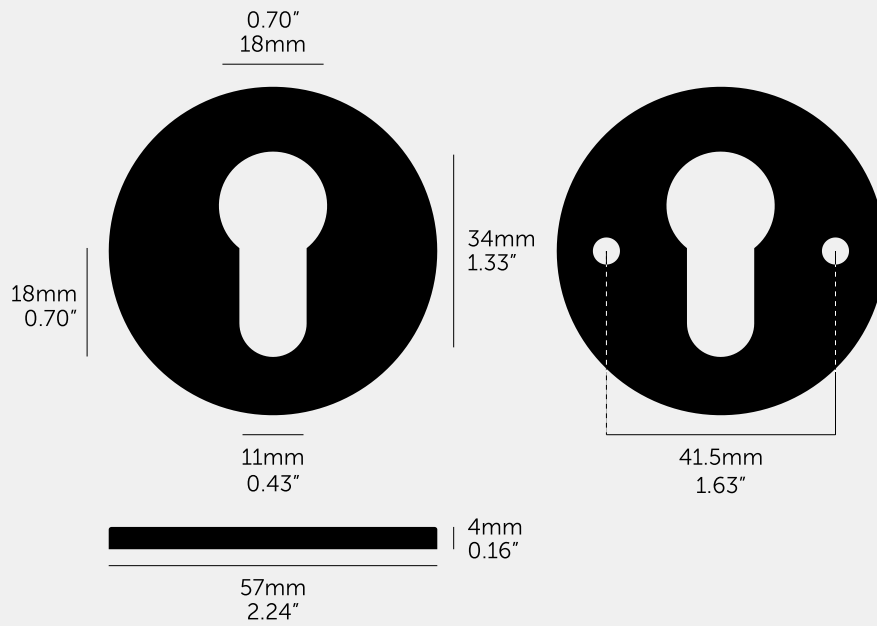

EURO CYLINDER KEY ESCUTCHEON

ACTION: ESCUTCHEON PLATES

RANGE: ESCUTCHEON PLATES

A pair of euro cylinder plates made from solid spun metal. Works great on all internal doors and can be teamed up with our matching door handles and door knobs.

SPECIFICATIONS

An indoor key escutcheon made from solid metal. Works great on all internal doors and can be teamed up with our matching door lever handles to complete your B+P door look. Sold as a pair with fittings. Please note, keyhole insert is not included.

FINISH & SKU NUMBERS

sku:	finish:	size:
NES-021888	● black	
NES-051887	● brass	
NES-351891	● gun metal	
NES-071886	● steel	
NES-591890	● welders black	

CARE INSTRUCTIONS

Wipe with damp cloth with no loose hairs, avoid using any chemicals. All finishes are prone to aging.