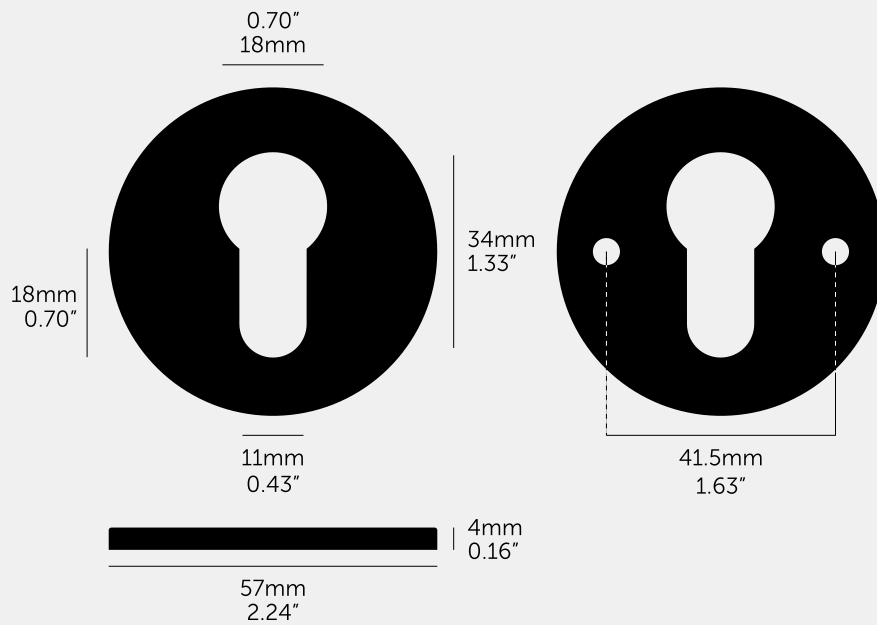

## **EURO CYLINDER KEY ESCUTCHEON**

---

**ACTION: ESCUTCHEON PLATES**

---

**RANGE: ESCUTCHEON PLATES**

---

A pair of euro cylinder plates made from solid spun metal. Works great on all internal doors and can be teamed up with our matching door handles and door knobs.