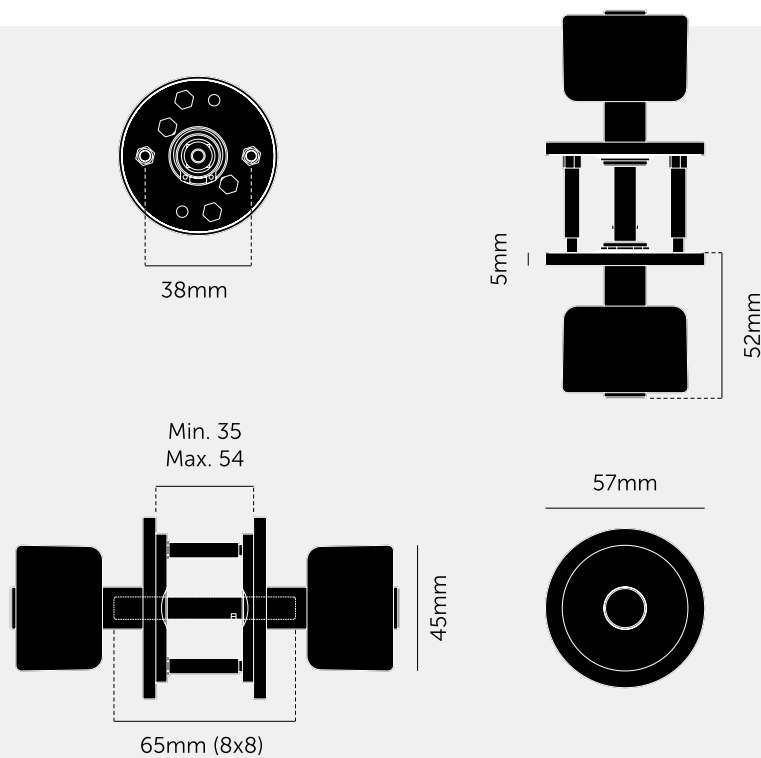

**DOOR KNOB SET /
CAST / LATCH
INCLUDED**

ACTION: DOOR KNOB

KNURL: CAST

RANGE: DOOR KNOBS

A pair of unsprung door knobs made from solid metal, featuring our unique rough cast knuckle. Works great on all internal doors and can be combined with our matching door accessories. Comes with a 60mm tubular latch and matching strike and face plates.

SPECIFICATIONS

A pair of unsprung solid metal door knobs, with an architectural 4mm thick rose.

The rose is designed for use with UK (centre distance 38mm), SWE (centre distance 30mm), or US/ANZ (centre distance 41.5mm or 1-5/8") specific latches.

Compatible with either tubular latches or mortise locks. Latch and strike and face plates included.

Suitable for interior doors only.

Fits doors of thickness 35mm to 54mm. For thicker doors, longer through bolts and a longer spindle will need to be sourced.

FINISH & SKU NUMBERS

sku	finish	size
ZDK-054821	● brass	
ZDK-454823	● smoked bronze	
ZDK-074820	● steel	
ZDK-484822	● welders black	

INCLUDED

Box 1:
 1 x pair door knobs
 2 x M4 x 35mm through bolts
 1 x 8mm x 8mm x 65mm spindle