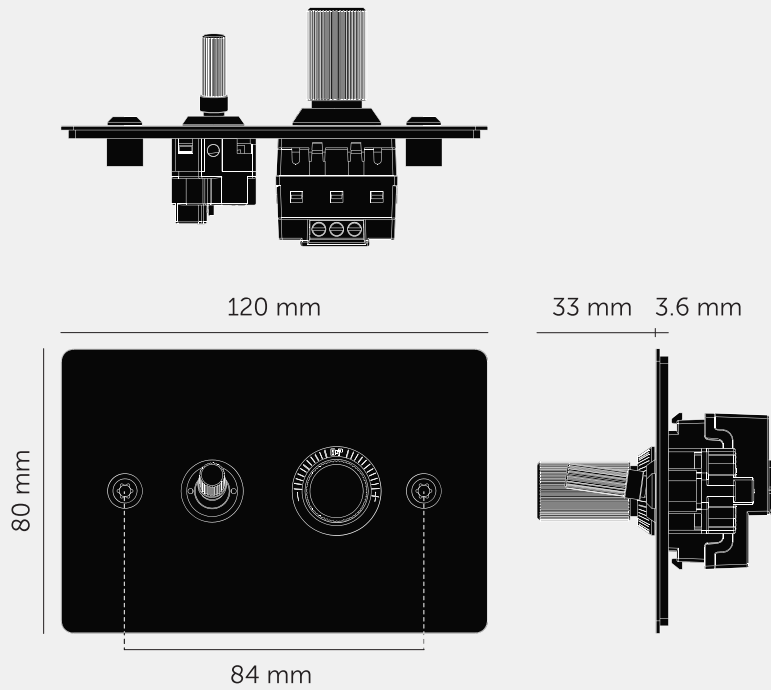

**2G TOGGLE +  
DIMMER /  
HORIZONTAL /**

**ACTION: TOGGLE + DIMMER SWITCH**

**KNURL: LINEAR**

**RANGE: TOGGLE + DIMMER SWITCH**

A 2G toggle (2-Way) + LED dimmer switch (100W) made from solid metal, featuring our NEW diamond-cut, linear knurl toggle arm & dimmer knob and torx cap details. The switch includes our new dimmer module with improved performance. This modular switch is designed for horizontal installation, and the components will be delivered in separate boxes.

#### TOGGLE MODULE

Switching: 2 Way

Input: 220-250VAC

Load: 10AX

Certification: SAA-240105-EA

Testing Includes: Endurance - 12,000 cycles @ 100% max load

Resistance to Heat - 125C

Dielectric Voltage Withstand - 2000V & 3000V