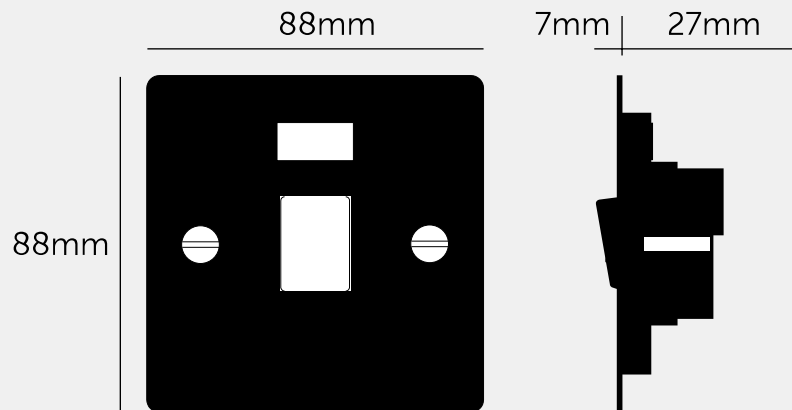

20A DP SWITCH

ACTION: ISOLATOR SWITCH

RANGE: OTHER SWITCHES

Sleek and slim with softly rounded corners, the Buster and Punch Electricity range combines functionality with stunning good looks. This product is part of an extensive range that transforms forgotten home fittings into unforgettable items. Available in 5 solid metal finishes.

SPECIFICATIONS

Style: 20A double pole switch with neon.
 Current rating: 20A
 Input: 220-250VAC / 50Hz
 Class 1 / Must be earthed.
 Operating Temperature: -5 to +40 C
 Location: Internal Use Only / IP20
 Certification: ASTA Diamond Mark / BS EN 60669-1:
 1999 + A2: 2008

FINISH & SKU NUMBERS

sku:	finish:	size:
GTG-02402	● black	1G
GTG-05401	● brass	1G
GTG-09404	● smoked bronze	1G
GTG-09400	● steel	1G
GTG-14403	● white	1G

INCLUDED

1 x ISOLATOR SWITCH / 20A DOUBLE POLE + NEON