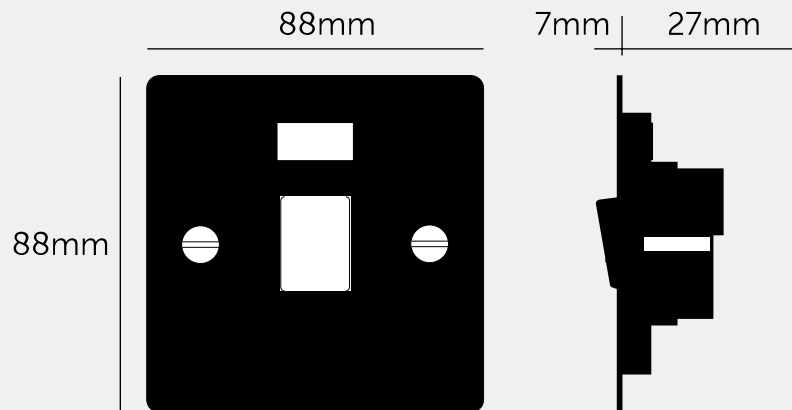

## 20A DP SWITCH

---

**ACTION: ISOLATOR SWITCH**

---

**RANGE: OTHER SWITCHES**

---

Sleek and slim with softly rounded corners, the Buster and Punch Electricity range combines functionality with stunning good looks. This product is part of an extensive range that transforms forgotten home fittings into unforgettable items. Available in 5 solid metal finishes.

#### SPECIFICATIONS

---

Style: 20A double pole switch with neon.  
 Current rating: 20A  
 Input: 220-250VAC / 50Hz  
 Class 1 / Must be earthed.  
 Operating Temperature: -5 to +40 C  
 Location: Internal Use Only / IP20  
 Certification: ASTA Diamond Mark / BS EN 60669-1:  
 1999 + A2: 2008