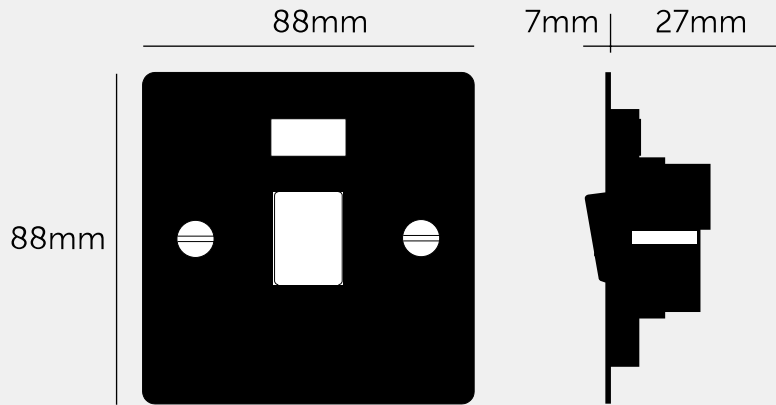

20A DP SWITCH

ACTION: ISOLATOR SWITCH

RANGE: OTHER SWITCHES

Sleek and slim with softly rounded corners, the Buster and Punch Electricity range combines functionality with stunning good looks. This product is part of an extensive range that transforms forgotten home fittings into unforgettable items. Available in 5 solid metal finishes.

SPECIFICATIONS

Style: 20A double pole switch with neon.
 Current rating: 20A
 Input: 220-250VAC / 50Hz
 Class 1 / Must be earthed.
 Operating Temperature: -5 to +40 C
 Location: Internal Use Only / IP20
 Certification: ASTA Diamond Mark / BS EN 60669-1:
 1999 + A2: 2008

INCLUDED

1 x ISOLATOR SWITCH / 20A DOUBLE POLE + NEON

FINISH & SKU NUMBERS

sku	finish	size
GTG-02402	● black	1G
GTG-05401	● brass	1G
GTG-09404	● smoked bronze	1G
GTG-09400	● steel	1G
GTG-14403	● white	1G