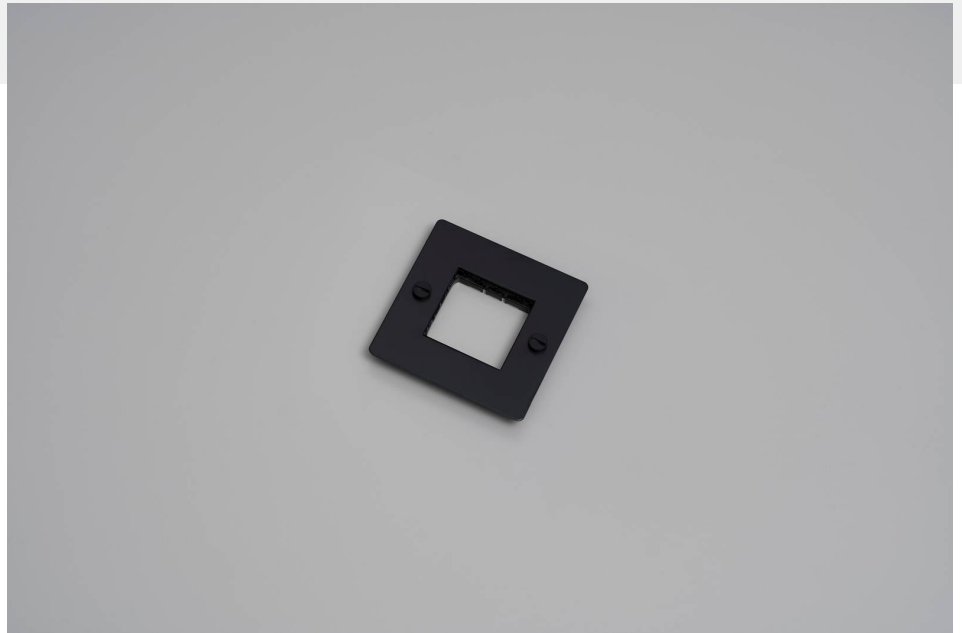

**1G WALL PLATE /
HORIZONTAL / NO
INFILLS / WITHOUT**

ACTION: ELECTRICITY WALL PLATE

RANGE: WALL PLATES

EU Plates are made in a variety of finishes with our signature solid metal coin screws. EU plates can be combined with module inserts to suit all your electrical, data, sound & AV needs. Module inserts can be purchased separately.

SPECIFICATIONS

Each plate fits 1 power / 1 module insert.

*For white products, Socket & module inserts are finished in white. For all other finishes (steel, brass, smoked bronze, black), inserts are finished in black except for Swiss, Danish and Italian sockets, which are graphite.

INCLUDED

1 x 1G Wall Plate

2 x Coin Caps

FINISH & SKU NUMBERS

finish:

size:

PLEASE NOTE

DISCLAIMER: Always consult a trade professional when installing this product. Buster + Punch is not responsible for the usage or feasibility of installation requirements. This product is not suitable for damp or wet environments.