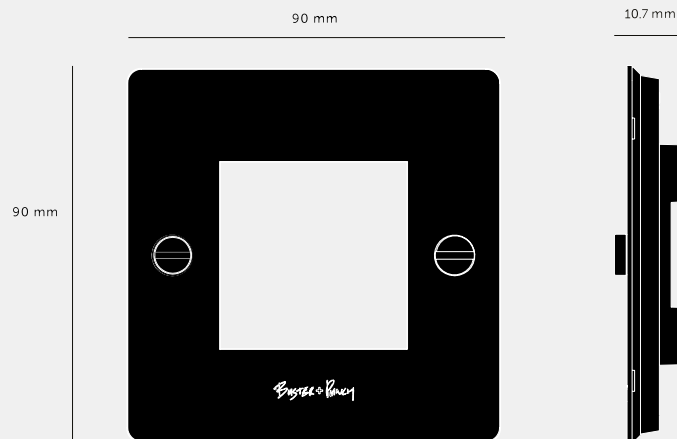

**1G WALL PLATE /
HORIZONTAL / NO
INFILLS / WITHOUT**

ACTION: ELECTRICITY WALL PLATE

RANGE: WALL PLATES

EU Plates are made in a variety of finishes with our signature solid metal coin screws. EU plates can be combined with module inserts to suit all your electrical, data, sound & AV needs. Module inserts can be purchased separately.

SPECIFICATIONS

Each plate fits 1 power / 1 module insert.

*For white products, Socket & module inserts are finished in white. For all other finishes (steel, brass, smoked bronze, black), inserts are finished in black except for Swiss, Danish and Italian sockets, which are graphite.

INCLUDED

1 x 1G Wall Plate

2 x Coin Caps

FINISH & SKU NUMBERS

finish:

size:

PLEASE NOTE

DISCLAIMER: Always consult a trade professional when installing this product. Buster + Punch is not responsible for the usage or feasibility of installation requirements. This product is not suitable for damp or wet environments.