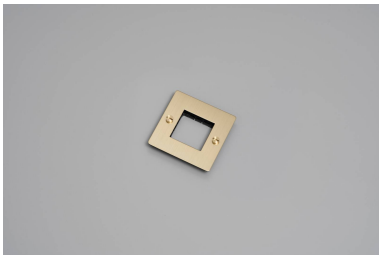

**1G WALL PLATE /
HORIZONTAL / NO
INFILLS / WITHOUT**

ACTION: ELECTRICITY WALL PLATE

RANGE: WALL PLATES

EU Plates are made in a variety of finishes with our signature solid metal coin screws. EU plates can be combined with module inserts to suit all your electrical, data, sound & AV needs. Module inserts can be purchased separately.

SPECIFICATIONS

Each plate fits 1 power / 1 module insert.

*For white products, Socket & module inserts are finished in white. For all other finishes (steel, brass, smoked bronze, black), inserts are finished in black except for Swiss, Danish and Italian sockets, which are graphite.

INCLUDED

1 x 1G Wall Plate

2 x Coin Caps

FINISH & SKU NUMBERS

finish:

size:

PLEASE NOTE

DISCLAIMER: Always consult a trade professional when installing this product. Buster + Punch is not responsible for the usage or feasibility of installation requirements. This product is not suitable for damp or wet environments.