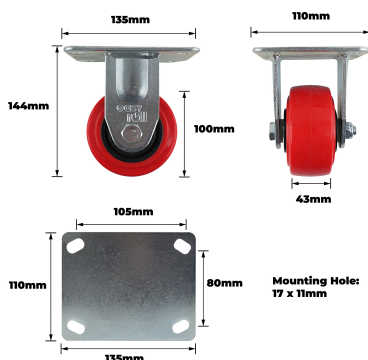

## Description

Easyroll 100mm Red Urethane Fixed Plate J3 Series Castor 280kg offers a reliable castor solution designed for precise material handling in various scenarios. The product features a plate mount design constructed with steel housing, a polypropylene wheel core paired with rubber, and ball bearings, all in a red, black and silver finish. Its total brake system and polyurethane/ polypropylene wheel ensure controlled movement and steady performance for trade professionals.

## Features

- Robust steel housing provides durable structural integrity
- Polypropylene wheel core reduces weight without compromising strength
- Urethane and polypropylene wheel designs optimise performance
- Ball bearing system ensures smooth and reliable rotation
- Total brake secures castor during stationary applications
- Plate mount fitting facilitates quick installation
- Distinct red, black and silver finish enhances appearance
- Suitable for both indoor and outdoor applications

## Specifications

Outdoor Use	Yes
Indoor Use	Yes
Bearing Type	Ball Bearing
Raceway Type	Single
Brake Type	Total
Attachments	Plate Swivel Total Brake

## Dimensions

Product Length mm	135
Product Width mm	110
Product Height mm	144
Wheel Diameter	100
Tread Width mm	43
Mounting Hole Dimensions mm	17x11
Hole Centre Dimensions mm	105x80
Plate Dimensions mm	135x110