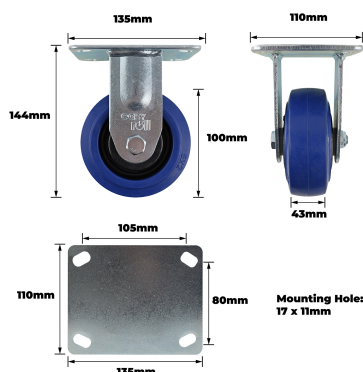

Description

Easyroll 125mm Blue Rubber Fixed Plate J3 Series Castor 240kg is a versatile caster system built for consistent performance and secure mobility. It features a polypropylene wheel core with a robust steel housing and rubber wheel, combined with a ball bearing assembly and total brake design. The plate mount ensures a stable installation for trade professionals seeking reliable, precise manoeuvrability and efficient movement across various settings.

Features

- High quality plate mount with total brake attachment
- Robust steel housing and ball bearing construction
- Polypropylene wheel core for enhanced operational stability
- Durable steel wheel provides strong load bearing performance
- Single raceway design reduces friction
- High quality rubber wheel minimises floor impact
- Quick fitting mount simplifies installation process
- Reliable total brake ensures controlled and safe movement

Product Code: J33AZ83K125

Specifications

Outdoor Use	Yes
Indoor Use	Yes
Bearing Type	Ball Bearing
Raceway Type	Single
Brake Type	Total
Attachments	Plate Swivel Total Brake

Appearance

Product Colour	Red/Black/Silver
----------------	------------------

Dimensions

Product Length mm	135
Product Width mm	110
Product Height mm	165
Wheel Diameter	125
Tread Width mm	43
Mounting Hole Dimensions mm	17x11
Hole Centre Dimensions mm	105x80
Plate Dimensions mm	135x110