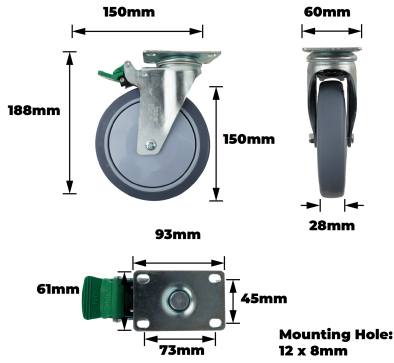

# Easyroll 150mm Grey Rubber Swivel Plate G6 Series Castor 130kg

## Description

Easyroll 150mm Grey Rubber Swivel Plate G6 Series Castor 130kg is designed for professionals seeking precise mobility and stable load-bearing performance. It features a polypropylene wheel core and thermoplastic rubber wheel with ball bearing technology, housed in a robust steel framework. The plate mount with a rigid attachment ensures secure fitting for equipment, providing ease of movement and reliability during daily use in commercial and trade applications. Its straightforward design focuses on practical, technical advantages for efficient operation.

## Features

- Steel housing delivers robust support and durability
- Polypropylene wheel core enhances strength and performance
- Thermoplastic rubber wheel material provides smooth operation
- Ball bearing design ensures reliable swivel functionality
- Single raceway supports load distribution and durability
- Rigid plate mount simplifies secure fixture integration
- Smooth swivel mechanism improves handling and manoeuvrability
- Robust 130kg load capacity supports secure movement

## Dimensions

Product Length mm	155
Product Width mm	61
Product Height mm	187
Wheel Diameter	150
Tread Width mm	28
Swivel Radius mm	109
Mounting Hole Dimensions mm	12x8
Hole Centre Dimensions mm	73x45
Plate Dimensions mm	93x61