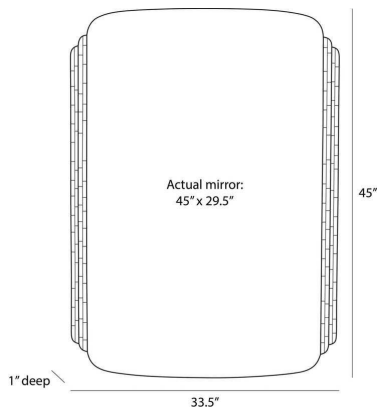

ARTERIO RS

IYLA MIRROR

WM181

H: 45 IN, W: 33.5 IN, D: 1 IN,

Gray Bone Inlay

A modern twist on classic Art Deco styling. Tiles of inlaid gray bone give a naturalist accent to a streamlined frame of bronze iron. The layered shape is offset with a plain glass mirror. Designed to be displayed horizontally or vertically by a back cleat. Hanging hardware included. Finish will vary.

APPEARANCE

Material	Bone, Iron, Mirror
Finish	Gray, Bronze, Plain
Finish Will Vary	Yes
Top Coat/Sealant	Yes

DIMENSIONS

Actual Mirror	H: 45 IN, W: 29.5 IN
---------------	----------------------

SHIPPING

Shipping Requirements	TruckShip
Product Weight	51.7 lbs
Gross Weight 1	68.2 lbs
Shipping Box 1	H: 48 IN, L: 53 IN, W: 10 IN

ADDITIONAL INFO

Features	T-Screw Hardware Included
Hanger Position	Vertical & Horizontal
Hanger Type	Security Cleat
Hanger Size	18"

CONTRACT

Contract Suitable	Yes
-------------------	-----