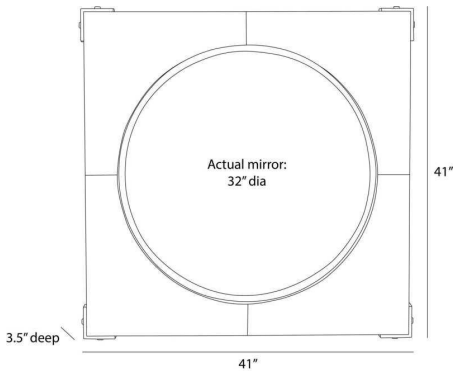

ARTERIOS

KRISTEN MIRROR

WMI75
H: 41 IN, W: 41 IN, D: 3.5 IN,
Gray Hair on Hide

ng vertically by a back cleat. Hanging hardware included. Hide will vary. Lush gray hair-on-hide panels add textural appeal to our campaign-style mirror. Subtle gradations in tone make each frame one-of-a-kind. Bracketed by accents of antique brass hardware, they surround a recessed beveled glass mirror. Designed to be hu

APPEARANCE

Material	Hide, Brass, Mirror
Finish	Gray, Antique Brass, Plain
Finish Will Vary	Yes
Top Coat/Sealant	Yes

DIMENSIONS

Actual Mirror	Dia: 32.00 IN
---------------	---------------

SHIPPING

Shipping Requirements	TruckShip
Product Weight	56.9 lbs
Gross Weight 1	69.74 lbs
Shipping Box 1	H: 44.9 IN, L: 44.1 IN, W: 6.3 IN

ADDITIONAL INFO

Features	T-Screw Hardware Included
Hanger Position	Vertical Only
Hanger Type	Security Cleat
Hanger Size	24"

CONTRACT

Contract Suitable	Yes
-------------------	-----