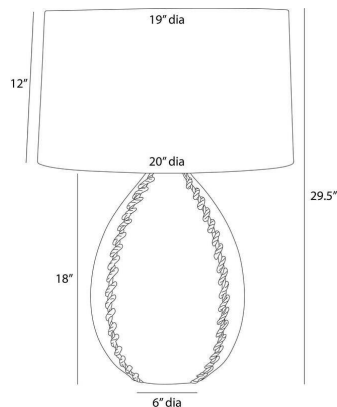

ARTERIO RS

JAXX LAMP

PTS21-SH012
H: 29.5 IN, Dia: 20.00 IN
Ice Reactive Ceramic

A nautically influenced ceramic lamp delivers coastal cool in the form of raised rope accents. The oversized shape is hand-formed, then glazed in an ice-reactive shade to highlight its textural details. Topped with an off-white linen drum shade and lined in off-white cotton. Finished with antique brass hardware and finial. Finish will vary.

APPEARANCE

Material	Ceramic, Steel, Linen, Cotton
Finish	Ice Reactive, Antique Brass, Off-White
Finish Will Vary	Yes
Top Coat/Sealant	No
Finial Description	Antique Brass Sphere

DIMENSIONS

Body	H: 18 IN, Dia: 13.00 IN
Foot Print	Dia: 6.00 IN
Neck	H: 2 IN, Dia: 1.00 IN
Shade Bottom	Dia: 20.00 IN
Shade Side	H: 12 IN
Shade Top	Dia: 19.00 IN
Harp Size	8.5" Brass IN

WIRING

Rating	Indoor Only
Tilt Test	10 Degrees - AU
Cord	10 FT, Back of Lamp Base, Clear/Silver, SPT-2
Socket	1, Type A - E26
Switch	At Socket, 3-Way Rotary
Maximum Watt	150
Voltage	110-120 V

CERTIFICATIONS

Certifications	Mexico, United Arab Emirates, United Kingdom, United States, Canada, Australia
----------------	--

COMPLIANCY

UL/ETL	Yes
CB	Yes
RoHS	No

SHIPPING

Shipping Requirements	Prop65
Product Weight	7.9 lbs
Gross Weight 1	12 lbs
Gross Weight 2	10.36 lbs
Shipping Box 1	H: 25 IN, L: 17 IN, W: 17 IN
Shipping Box 2	H: 29.92 IN, L: 21.26 IN, W: 21.26 IN