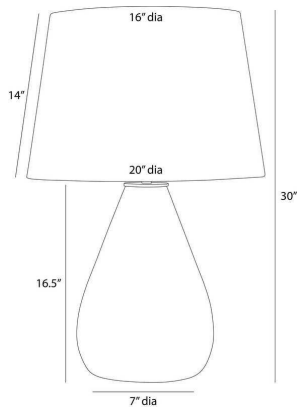

ARTERIOS

TIBER LAMP

PTI25-326
H: 30 IN, Dia: 20.00 IN
Clear Seedy Glass

A seedy glass vase is mouth-blown to create its clear, minimalist features, which are further highlighted when the lamp is lit. A white linen drum shade lined in white cotton complements the Tiber's large-scale, sleek formation. Topped with antique brass hardware and a clear glass ball finial on an antique brass base. Finish will vary.

APPEARANCE

Material	Glass, Steel, Linen, Cotton
Material Type	Seedy
Finish	Clear, Antique Brass, White
Finish Will Vary	Yes
Top Coat/Sealant	No
Finial Description	Glass Ball on Antique Brass

DIMENSIONS

Body	H: 16.5 IN, Dia: 12.50 IN
Foot Print	Dia: 7.00 IN
Neck	H: 1 IN, Dia: 1.00 IN
Shade Bottom	Dia: 20.00 IN
Shade Side	H: 14 IN
Shade Top	Dia: 16.00 IN
Harp Size	9.5" Brass IN

WIRING

Rating	Indoor Only
Tilt Test	10 Degrees - AU
Cord	10 FT, Back of Lamp Base, Clear/Silver, SPT-2
Socket	1, Type A - E26
Switch	At Socket, 3-Way Rotary
Maximum Watt	150
Voltage	110-120 V

CERTIFICATIONS

Certifications	Mexico, United Arab Emirates, United Kingdom, United States, Canada, Australia
----------------	--

COMPLIANCY

UL/ETL	Yes
CB	Yes
RoHS	Yes

SHIPPING

Shipping Requirements	Prop65
Product Weight	9.5 lbs
Gross Weight 1	32.34 lbs
Gross Weight 2	3.5 lbs
Shipping Box 1	H: 28.25 IN, L: 14 IN, W: 25.5 IN
Shipping Box 2	H: 18 IN, L: 24 IN, W: 24 IN