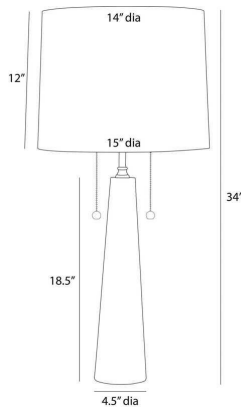

ARTERIOS

SIDNEY LAMP

PTC65-711
H: 34 IN, Dia: 15.00 IN
Travertine

A twist on our classic table lamp, our conical style is crafted of natural travertine stone. Bronze steel hardware and double bronze on/off pull chains juxtapose the organic material of the base. Topped with a bronze sphere finial and an off-white microfiber drum shade lined with off-white cotton. Finish will vary.

APPEARANCE

Material	Travertine, Steel, Microfiber, Cotton
Finish	Natural, Bronze, Off-White
Finish Will Vary	Yes
Top Coat/Sealant	Yes
Finial Description	Bronze Sphere

DIMENSIONS

Body	H: 18.5 IN, Dia: 4.50 IN
Foot Print	Dia: 4.50 IN
Neck	H: 5.75 IN, Dia: 0.75 IN
Shade Bottom	Dia: 15.00 IN
Shade Side	H: 12 IN
Shade Top	Dia: 14.00 IN
Harp Size	N/A IN

WIRING

Rating	Indoor Only
Tilt Test	8 Degrees - UL
Cord	8 FT, Back of Lamp Base, Clear/Silver, SPT-2
Socket	2, Type A - E26
Switch	At Socket, On/Off Pull Chain
Maximum Watt	60
Voltage	110-120 V

CERTIFICATIONS

Certifications	Mexico, United Arab Emirates, United Kingdom, United States, Canada, Australia
----------------	--

COMPLIANCY

UL/ETL	Yes
CB	Yes
RoHS	Yes

SHIPPING

Shipping Requirements	Prop65
Product Weight	16.4 lbs
Gross Weight 1	16.53 lbs
Gross Weight 2	7.94 lbs
Shipping Box 1	H: 32 IN, L: 10.5 IN, W: 9 IN
Shipping Box 2	H: 34.65 IN, L: 16.54 IN, W: 16.54 IN