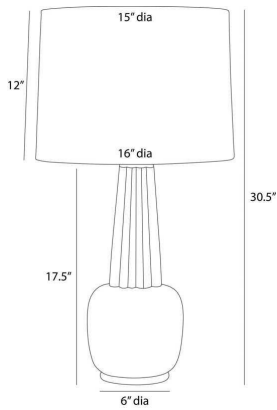

ARTERIOS

ARLINGTON LAMP

PTC60-673
H: 30.5 IN, Dia: 16.00 IN
Ivory Ceramic

A new finish for a traditional favorite. The porcelain Arlington features an elongated ribbed neck that towers over a rounded base. The ivory finish accentuates its feminine frame. Topped with an off-white linen drum shade lined in off-white cotton and matching porcelain finial. Finish will vary.

APPEARANCE

Material	Ceramic, Steel, Linen, Cotton
Finish	Ivory, Antique Brass, Off-White
Finish Will Vary	Yes
Top Coat/Sealant	No
Finial Description	Matching Ceramic Sphere

DIMENSIONS

Body	H: 17.5 IN, Dia: 8.00 IN
Foot Print	Dia: 6.00 IN
Neck	H: 1 IN, Dia: 1.00 IN
Shade Bottom	Dia: 16.00 IN
Shade Side	H: 12 IN
Shade Top	Dia: 15.00 IN
Harp Size	9" Brass IN

WIRING

Rating	Indoor Only
Tilt Test	10 Degrees - AU
Cord	10 FT, Back of Lamp Base, Clear/Silver, SPT-2
Socket	1, Type A - E26
Switch	At Socket, 3-Way Rotary
Maximum Watt	150
Voltage	110-120 V

CERTIFICATIONS

Certifications	Mexico, United Arab Emirates, United Kingdom, United States, Canada, Australia
----------------	--

COMPLIANCY

UL/ETL	Yes
CB	Yes
RoHS	Yes

SHIPPING

Shipping Requirements	Prop65
Product Weight	4.7 lbs
Gross Weight 1	7 lbs
Gross Weight 2	7.5 lbs
Shipping Box 1	H: 33 IN, L: 24 IN, W: 24 IN
Shipping Box 2	H: 31.5 IN, L: 17.32 IN, W: 17.32 IN