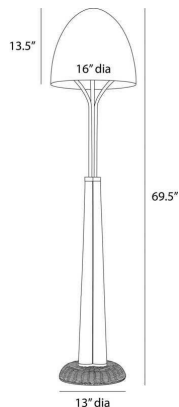

## ITALIA FLOOR LAMP

PFC21  
H: 69.5 IN, Dia: 16.00 IN  
Wicker Woven Natural Rattan

The reinvention of natural materials drove the design of our dramatic floor lamp. Classic wicker woven natural rattan combined with the Italia's muscular leg form topped by arms of English bronze-plated steel that disappear into the matching dome shade. Finish will vary.

### DIMENSIONS

Base	H: 2.5 IN, Dia: 13.00 IN
Body	H: 56 IN, W: 5.5 IN, D: 6 IN
Shade Bottom	Dia: 15.50 IN
Shade Side	H: 13.5 IN

### WIRING

Rating	Indoor Only
Tilt Test	10 Degrees - AU
Cord	12 FT, Back of Lamp Base, Taupe Fabric, SPT-2
Socket	1, Type A - E26
Switch	On Line, On/Off Foot Switch
Maximum Watt	100
Voltage	110-120 V

### SHIPPING

Shipping Requirements	Prop65
Product Weight	33.7 lbs
Gross Weight 1	37.48 lbs
Gross Weight 2	17.64 lbs
Shipping Box 1	H: 64.5 IN, L: 17 IN, W: 17 IN
Shipping Box 2	H: 18 IN, L: 19 IN, W: 19 IN