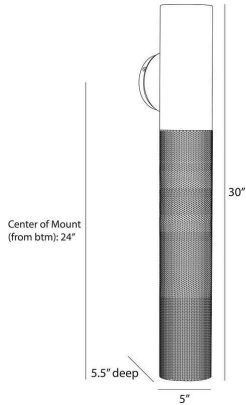

PUNCH LARGE OUTDOOR SCENCE

WORKSHOP/APD

GADWC14
 H: 30 IN, W: 5 IN, D: 5.5 IN,
 Marine Grade Matte Black

The Punch large outdoor sconce is a subtle, linear option for exterior spaces, now in a new matte black finish. A perfect pairing of solid and perforated marine grade matte black steel cylinders on a rounded mounting plate, Punch casts a diffuse downward glow. A protective coating helps withstand the elements.

APPEARANCE

Material	Steel
Finish	Marine Grade Matte Black
Finish Will Vary	false
Top Coat/Sealant	Yes

DIMENSIONS

Backplate	D: 1 IN, Dia: 5.00 IN
Center Of Mount From	24 in
Btm Height	24 in
Aged Graphite Cylinder	4.50 in
Diameter	

WIRING

Rating	Outdoor
Cord	0.5 FT, Black/White, SVT
Socket	1, Type B - E12
Maximum Watt	60
Voltage	110-120 V

COMPLIANCY

UL/ETL	Yes
RoHS	Yes

SHIPPING

Product Weight	6.7 lbs
Gross Weight 1	7.54 lbs
Shipping Box 1	H: 23.23 IN, L: 13.58 IN, W: 7.68 IN