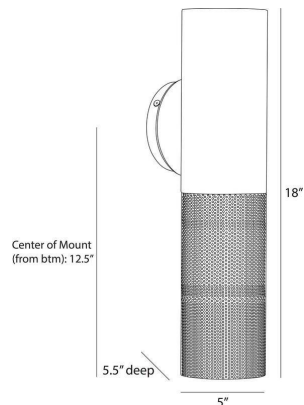

PUNCH SMALL OUTDOOR SCENCE

WORKSHOP/APD

GADWC13
H: 18 IN, W: 5 IN, D: 5.5 IN,
Marine Grade Matte Black

The Punch small outdoor sconce is a subtle, linear option for exterior spaces. A perfect pairing of solid and perforated marine grade matte black steel cylinders on a rounded mounting plate, Punch casts a diffuse downward glow. A protective coating helps withstand the elements.

APPEARANCE

Material	Steel
Finish	Marine Grade Matte Black
Finish Will Vary	false
Top Coat/Sealant	Yes

WIRING

Rating	Outdoor
Cord	0.5 FT, Black/White, SVT
Socket	1, Type B - E12
Maximum Watt	60
Voltage	110-120 V

COMPLIANCY

UL/ETL	Yes
RoHS	Yes

SHIPPING

Product Weight	5.1 lbs
Gross Weight 1	6.61 lbs
Shipping Box 1	H: 13.78 IN, L: 13.58 IN, W: 7.68 IN

ADDITIONAL INFO

Swatch Number	MBMSW
---------------	-------

CONTRACT