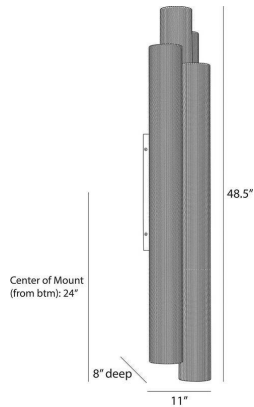

PUNCH OVERSIZED OUTDOOR

WORKSHOP/APD

GADWC12  
H: 48.5 IN, W: 11 IN, D: 8 IN,  
Marine Grade Matte Black

This oversized outdoor style features a trio of perforated marine grade black matte steel cylinders to illuminate and elevate exterior spaces. Each of the cylinders contains bi-directional lights to cast an upward and downward glow. A protective coating helps withstand the elements.

WIRING

|              |                          |
|--------------|--------------------------|
| Rating       | Outdoor                  |
| Cord         | 0.5 FT, Black/White, SVT |
| Socket       | 2, Type B - E12          |
| Maximum Watt | 60                       |
| Voltage      | 110-120 V                |

COMPLIANCY

|        |     |
|--------|-----|
| UL/ETL | Yes |
| RoHS   | Yes |

SHIPPING

|                |                                       |
|----------------|---------------------------------------|
| Product Weight | 20.6 lbs                              |
| Gross Weight 1 | 23.03 lbs                             |
| Shipping Box 1 | H: 51.38 IN, L: 13.78 IN, W: 11.02 IN |