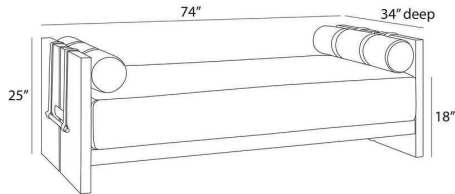

## DOMINIC OUTDOOR DAYBED

FTS02

H: 25 IN, W: 74 IN, D: 34 IN,  
Marine-Grade, Teak Veneer

Part of our Dominic Collection, the Daybed is fashioned from grade-A solid teak veneer stained in a willow finish and engineered marine-grade hardwoods. Punctured split sides and fine joinery details give this design the illusion of puzzle pieces joining together. Accented with aged bronze stainless-steel braces that dramatically secure two bolster pillows, it is comfortably upholstered in porpoise outdoor performance bouclé. Finish will vary.

### DIMENSIONS

Foot Print	W: 74 IN, D: 34 IN
Leg	H: 5.25 IN, W: 2 IN
Seat	H: 18 IN, W: 69 IN, D: 33.5 IN
Seat Back	H: 20 IN, W: 2 IN, D: 34 IN
Pillow Size	W:33.5" x DIA:7"
Diagonal Dimension	42 IN
Clearance	5 IN