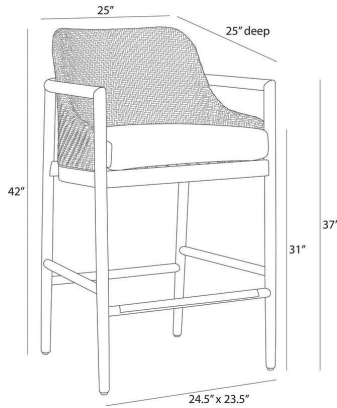

CHILTON OUTDOOR BAR STOOL

FSS12

H: 42 IN, W: 25 IN, D: 25 IN,

Pearl Outdoor Performance Bouclé

A taller adaptation of our popular chair, the Chilton updates the sleek lines and open arms of a Mid-Century icon. An organic spin on the era's design, the sculptural back of dark blonde synthetic rattan is cradled by a solid natural teak wood frame. A supportive cushion of our pearl outdoor performance bouclé was designed to withstand the elements. Finished with stainless steel footrest caps. Finish will vary.

DIMENSIONS

Arm	H: 37 IN, W: 1.5 IN, D: 15 IN
Back Leg	H: 36 IN, Dia: 1.00 IN
Foot Print	W: 24.5 IN, D: 23.5 IN
Seat	H: 31 IN, W: 22 IN, D: 18.5 IN
Seat Back	H: 12 IN, W: 19 IN, D: 1 IN
Front Leg	H: 25 IN, Dia: 1.00 IN
Diagonal Dimension	50 IN
Clearance	9.5", 12

SHIPPING

Product Weight	26.3 lbs
Gross Weight 1	45.6 lbs
Gross Weight 2	10 lbs
Shipping Box 1	H: 49 IN, L: 28.5 IN, W: 28.5 IN
Shipping Box 2	H: 8 IN, L: 25 IN, W: 25 IN

ADDITIONAL INFO

Swatch Number	X75SW, DBSRSW, DBSRBSBW, NTWSW
Fabric Compliancy	TB117-2013
Fabric Content	100% Solution-Dyed Acrylic
Fabric Cleaning Code	P - clean with detergent & water
Yardage To Reupholster	1.5 Yards
Seating Type	Acrylic, Dacron Wrapped Foam
Fabric Rub Count	100,000
Leg Or Foot Application	Non-Adjustable Nylon Glides