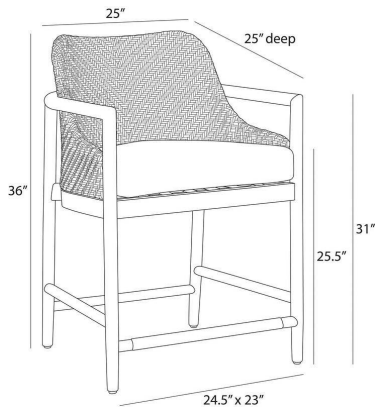

## CHILTON OUTDOOR COUNTER STOOL

FSST1

H: 36 IN, W: 25 IN, D: 25 IN,

Pearl Outdoor Performance Bouclé

. A supportive cushion of our pearl outdoor performance bouclé was designed to withstand the elements. Finished with stainless steel footrest caps. Finish will vary. A taller adaptation of our popular chair, the Chilton updates the sleek lines and open arms of a Mid-Century icon. An organic spin on the era's design, the sculptural back of dark blonde synthetic rattan is cradled by a solid natural teak wood frame

### DIMENSIONS

Arm	H: 31 IN, W: 1.5 IN, D: 15 IN
Back Leg	H: 30 IN, Dia: 1.00 IN
Foot Print	W: 24.5 IN, D: 23 IN
Seat	H: 25.5 IN, W: 22 IN, D: 18.5 IN
Seat Back	H: 12 IN, W: 19 IN, D: 1 IN
Front Leg	H: 19 IN, Dia: 1.00 IN
Diagonal Dimension	45 IN
Clearance	5", 7

### SHIPPING

Product Weight	22.1 lbs
Gross Weight 1	43.5 lbs
Gross Weight 2	10 lbs
Shipping Box 1	H: 42.5 IN, L: 28 IN, W: 28 IN
Shipping Box 2	H: 8 IN, L: 25 IN, W: 25 IN