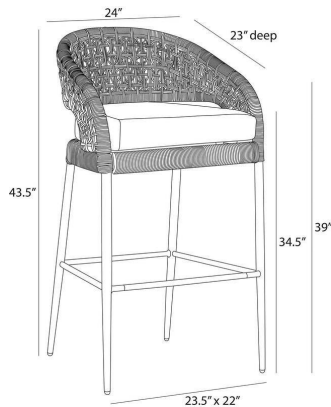

JURI OUTDOOR BAR STOOL

FSS10

H: 43.5 IN, W: 24 IN, D: 23 IN,
Charcoal Brown Synthetic Rope

d aluminum and a padded cushion of porpoise outdoor performance bouclé. Accented with a stainless-steel footrest caps. Also available as a chair and counter stool. We reinvented the traditional Mid-Century barrel chair in charcoal brown synthetic rope to survive the elements. Woven in an organic sculptural style, the wicker-type weave of the Juri's curved back juxtaposes a sleek frame of dark gray powder-coate

APPEARANCE

Material	Bouclé, Rope, Aluminum
Material Type	Outdoor Performance, Synthetic
Finish	Porpoise, Charcoal Brown, Dark Gray
Finish Will Vary	false
Top Coat/Sealant	No
Textile Contract Suitability	High Traffic/Public Spaces

DIMENSIONS

Arm	H: 39 IN, W: 2 IN, D: 14 IN
Back Leg	H: 27 IN, Dia: 1.00 IN
Foot Print	W: 23.5 IN, D: 22 IN
Seat	H: 34.5 IN, W: 20 IN, D: 19 IN
Seat Back	H: 11 IN, W: 18.5 IN, D: 1.5 IN
Front Leg	H: 27.5 IN, Dia: 1.00 IN
Diagonal Dimension	50 IN
Clearance	27.5 IN

SHIPPING

Product Weight	24.5 lbs
Gross Weight 1	40 lbs
Gross Weight 2	10 lbs
Shipping Box 1	H: 25 IN, L: 25 IN, W: 45 IN
Shipping Box 2	H: 8 IN, L: 24 IN, W: 24 IN

ADDITIONAL INFO

Swatch Number	X76SW, CBSPSW, CBSPSBSW
Fabric Compliancy	TB117-2013
Fabric Content	100% Solution-Dyed Acrylic
Fabric Cleaning Code	P - clean with detergent & water
Yardage To Reupholster	1.25 Yards
Fabric Rub Count	100,000