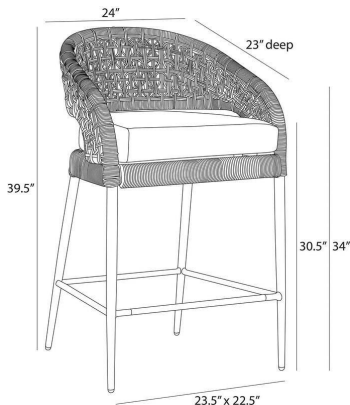

JURI OUTDOOR COUNTER STOOL

FSS09

H: 39.5 IN, W: 24 IN, D: 23 IN,
Charcoal Brown Synthetic Rope

We reinvented the traditional Mid-Century barrel chair in a charcoal brown synthetic rope to survive the elements. Woven in an organic sculptural style, the wicker-type weave of the Juri's curved back juxtaposes a sleek frame of dark gray aluminum and a padded cushion of porpoise outdoor performance bouclé. Accented with a stainless-steel footrest caps.

APPEARANCE

Material	Bouclé, Rope, Aluminum
Material Type	Outdoor Performance, Synthetic
Finish	Porpoise, Charcoal Brown, Dark Gray
Finish Will Vary	false
Top Coat/Sealant	No
Textile Contract Suitability	High Traffic/Public Spaces

DIMENSIONS

Arm	H: 34 IN, W: 2 IN, D: 14 IN
Back Leg	H: 23 IN, Dia: 1.00 IN
Foot Print	W: 23.5 IN, D: 22.5 IN
Seat	H: 30.5 IN, W: 20 IN, D: 19 IN
Seat Back	H: 11 IN, W: 18 IN, D: 1.5 IN
Front Leg	H: 23.5 IN, Dia: 1.00 IN
Diagonal Dimension	45 IN
Clearance	8.5 IN

SHIPPING

Product Weight	24.5 lbs
Gross Weight 1	40 lbs
Gross Weight 2	10 lbs
Shipping Box 1	H: 25 IN, L: 25 IN, W: 41 IN
Shipping Box 2	H: 8 IN, L: 24 IN, W: 24 IN

ADDITIONAL INFO

Swatch Number	X76SW, CBSPSW, CBSPSBSW
Fabric Compliancy	TB117-2013
Fabric Content	100% Solution-Dyed Acrylic
Fabric Cleaning Code	P - clean with detergent & water
Yardage To Reupholster	1.25 Yards
Fabric Rub Count	100,000