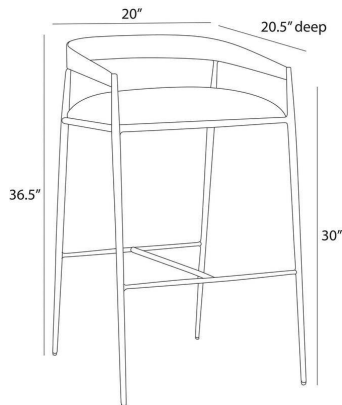

ARTERIOS

ANSEL BAR STOOL

FSI22

H: 36.5 IN, W: 20 IN, D: 20.5 IN,
Midnight Grey Performance Velvet

Sharp angles and a raw curvature define this stool's bold aesthetic. Natural iron is hammered by hand to create rich impressions along the shallow back, while the hand-forged legs yield more delicate details. The tight seat is covered in our performance velvet in midnight grey, elevating the façade while assuring it is as durable as it is stylish. Finish will vary.

Arm	H: 34 IN
Seat	H: 30 IN, W: 18 IN, D: 9.5 IN
Clearance	12.5 IN

SHIPPING

Shipping Requirements	TruckShip
Product Weight	46.5 lbs
Gross Weight 1	59.4 lbs
Shipping Box 1	H: 40 IN, L: 25 IN, W: 22 IN

ADDITIONAL INFO