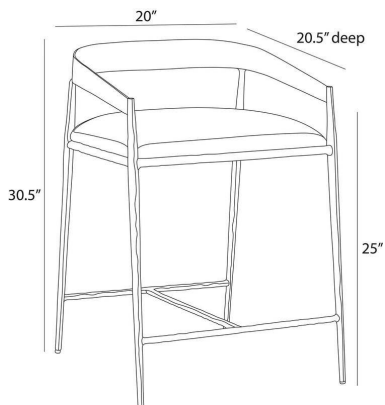

ARTERIOS

ANSEL COUNTER STOOL

FSI21
H: 30.5 IN, W: 20 IN, D: 20.5 IN,
Midnight Grey Performance Velvet

ance velvet in midnight grey, elevating the façade while assuring it is as durable as it is stylish. Finish will vary. Sharp angles and a raw curvature define this stool's bold aesthetic. Natural iron is hammered by hand to create rich impressions along the shallow back, while the hand-forged legs yield more delicate details. The tight seat is covered in our perform

Arm	H: 27 IN
Seat	H: 25 IN, W: 19 IN, D: 18 IN
Seat Back	H: 9.5 IN
Clearance	6 IN

SHIPPING

Shipping Requirements	TruckShip
Product Weight	42.5 lbs
Gross Weight 1	60.28 lbs
Shipping Box 1	H: 42.5 IN, L: 26 IN, W: 23 IN