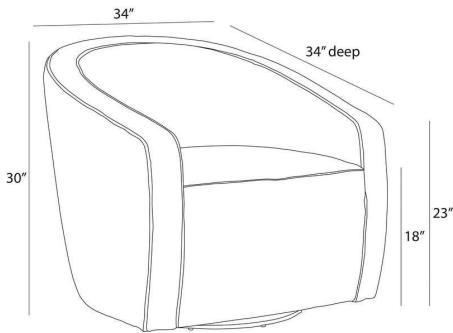

ARTERIOS

ISADORA CHAIR EARL GREY TEXTURE

FRU09
H: 30 IN, W: 34 IN, D: 34 IN,
Earl Grey Texture

Rich in texture and minimalist in form, a classic barrel-shaped chair is reinvented in an earl grey shade to complement any seating arrangement. Soft sloping arms cradle the body, while the rich textural upholstery delivers a feeling of movement. Secured to a swivel base.

APPEARANCE

Material	Texture
Finish	Earl Grey
Finish Will Vary	false
Top Coat/Sealant	No
Textile Contract Suitability	High Traffic/Public Spaces

DIMENSIONS

Arm	H: 23 IN, W: 6 IN, D: 19 IN
Foot Print	Dia: 22.00 IN
Seat	H: 18 IN, W: 21.5 IN, D: 21.5 IN
Seat Back	H: 14 IN, W: 20 IN, D: 12.5 IN
Diagonal Dimension	43 IN
Clearance	2 IN

SHIPPING

Shipping Requirements	TruckShip
Product Weight	72.82 lbs
Gross Weight 1	100 lbs
Shipping Box 1	H: 34 IN, L: 38 IN, W: 38 IN

ADDITIONAL INFO

Swatch Number	X81SW
Fabric Compliancy	NFPA-260, TB117-2013
Fabric Content	64% Polyester, 32% Olefin, 4%
Fabric Cleaning Code	PCR poly
Fabric Cleaning Code	S - dry clean only
Yardage To Reupholster	6.5 Yards 117 Square Feet
Fabric Rub Count	63,000