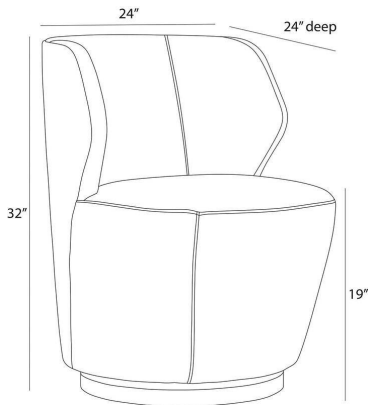

ARTERIOS

POPPY CHAIR MIDNIGHT GREY

FRU08

H: 32 IN, W: 24 IN, D: 24 IN,

Midnight Grey Performance Velvet

Beautiful from every angle, this wing-armed swivel is scaled for smaller spaces, which makes it both versatile and visually impactful. The low, angular Poppy chair is upholstered in midnight grey performance velvet and rests on a champagne iron plinth, creating a seat that is as elegant as it is comfortable.

APPEARANCE

Material	Velvet, Iron
Material Type	Performance
Finish	Midnight Grey, Champagne
Finish Will Vary	false
Top Coat/Sealant	No
Textile Contract Suitability	High Traffic/Public Spaces

DIMENSIONS

Base	H: 3 IN
Foot Print	Dia: 19.00 IN
Seat	H: 19 IN, W: 22.5 IN, D: 18 IN
Seat Back	H: 14 IN
Diagonal Dimension	38.5 IN

SHIPPING

Shipping Requirements	TruckShip
Product Weight	40 lbs
Gross Weight 1	84 lbs
Shipping Box 1	H: 32 IN, L: 24 IN, W: 24 IN

ADDITIONAL INFO

Swatch Number	V36SW
Fabric Compliancy	NFPA-260, TB117-2013
Fabric Content	100% Polyester
Fabric Cleaning Code	P - clean with detergent & water
Yardage To Reupholster	3.5 Yards Inside & Outside Seat
	Back: 2 Yards Seat: 1.5 Yards
Seating Type	Dacron-Wrapped Foam
Fabric Rub Count	50,000
Leg Or Foot Application	360 Swivel