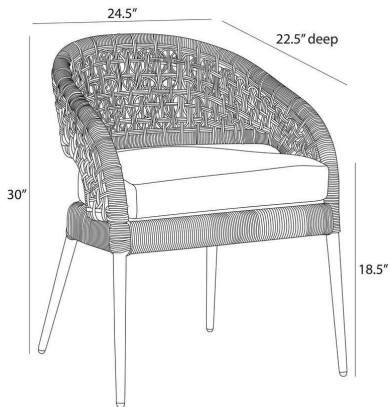

JURI OUTDOOR DINING CHAIR

FRS26

H: 30 IN, W: 24 IN, D: 22.5 IN,
Charcoal Brown Synthetic Rope

We reinvented the traditional Mid-Century barrel chair in a charcoal brown synthetic rope to survive the elements. Woven in an organic sculptural style, the wicker-type weave of the Juri's curved back juxtaposes a sleek frame of dark gray aluminum and a padded cushion of porpoise outdoor performance bouclé.

APPEARANCE

Material	Bouclé, Rope, Aluminum
Material Type	Outdoor Performance, Synthetic
Finish	Porpoise, Charcoal Brown, Dark Gray
Finish Will Vary	false
Top Coat/Sealant	No
Textile Contract Suitability	High Traffic/Public Spaces

DIMENSIONS

Arm	H: 25 IN, W: 2 IN, D: 14 IN
Back Leg	H: 13 IN, Dia: 1.00 IN
Foot Print	W: 24 IN, D: 21.5 IN
Seat	H: 19.5 IN, W: 20 IN, D: 19 IN
Seat Back	H: 11 IN, W: 18 IN, D: 1.5 IN
Front Leg	H: 13.5 IN, Dia: 1.00 IN
Diagonal Dimension	39 IN
Clearance	13.5 IN

SHIPPING

Product Weight	21.6 lbs
Gross Weight 1	38 lbs
Gross Weight 2	10 lbs
Shipping Box 1	H: 25 IN, L: 24 IN, W: 31.5 IN
Shipping Box 2	H: 8 IN, L: 24 IN, W: 24 IN

ADDITIONAL INFO

Swatch Number	X76SW, CBSPSW, CBSPSBSW
Fabric Compliancy	TB117-2013
Fabric Content	100% Solution-Dyed Acrylic
Fabric Cleaning Code	P - clean with detergent & water
Yardage To Reupholster	1.25 Yards
Fabric Rub Count	100,000