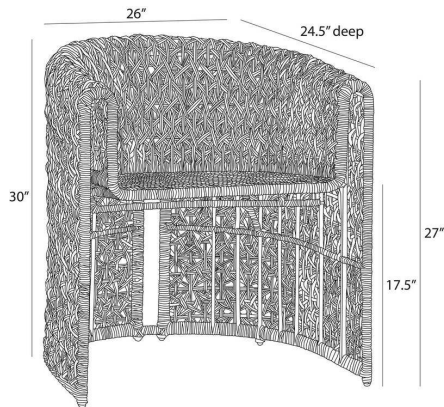

## IGGY OUTDOOR CHAIR

FRS25  
H: 30 IN, W: 26 IN, D: 24.5 IN,  
Tan Crisscross Rattan

Our barrel-shaped seat delivers a sinuous line from the leg to the raised arms to the floating seat. Woven from synthetic tan rattan in a crisscross pattern, this style features an intriguing split back, allowing it to float within any outdoor living space.

### DIMENSIONS

Arm	H: 27 IN, W: 3.5 IN, D: 13.5 IN
Foot Print	W: 27 IN, D: 24 IN
Seat	H: 17.5 IN, W: 19.5 IN, D: 18 IN
Seat Back	H: 13 IN, W: 18.5 IN, D: 3 IN
Diagonal Dimension	40 IN
Clearance	17.5 IN