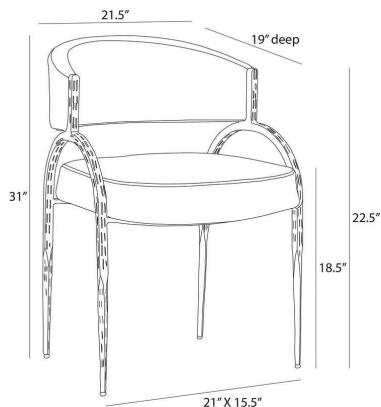

ARTERIOS

BAHATI CHAIR

FRI28

H: 31 IN, W: 21.5 IN, D: 19 IN,

Midnight Grey Performance Velvet

A curved back and large seat rest on a perfectly poised silhouette to compose the foundation of the Bahati. Natural iron has been hand-forged, yielding delicate details along its thin frame. The seat and back cushion are covered in a midnight grey performance velvet, allowing this piece to perform easily alongside existing décor. For a matte finish on the legs, lightly brush the iron with a Scotchbrite pad to take down the sheen.

APPEARANCE

Material	Velvet, Iron
Material Type	Performance
Finish	Midnight Grey, Natural Iron
Finish Will Vary	false
Top Coat/Sealant	Yes
Textile Contract Suitability	High Traffic/Public Spaces

DIMENSIONS

Arm	H: 22.5 IN
Foot Print	W: 21 IN, D: 15.5 IN
Seat	H: 18.5 IN, W: 19.5 IN, D: 19 IN
Clearance	15 IN

SHIPPING

Product Weight	29.5 lbs
Gross Weight 1	44.65 lbs
Shipping Box 1	H: 35 IN, L: 25 IN, W: 23 IN