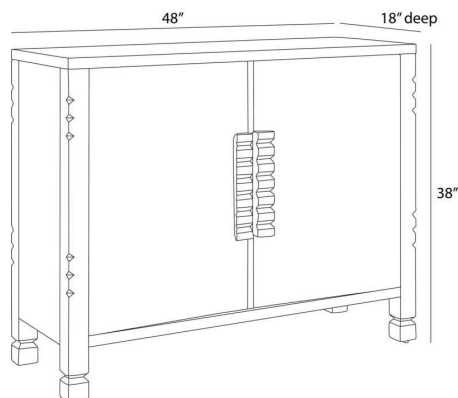

ARTERIOS

JERICHO CABINET

FNS21

H: 38 IN, W: 48 IN, D: 18 IN,

Ebony Oak Veneer and High-Gloss Black Lacquer

ce. Single adjustable solid oak wood ebony interior shelf. The juxtaposition of the ebony oak veneer and high-gloss black lacquer adds a pleasing mix of textures to our Jericho cabinet. Accented with wood hardware cut to resemble traditional tribal motifs, it is an elegant addition to the hall or accent pie

DIMENSIONS

| | |
|--------------------|----------------------------------|
| Cabinet Interior | H: 26.5 IN, W: 22.5 IN, D: 16 IN |
| Door | H: 29.5 IN, W: 21 IN, D: 1 IN |
| Foot Print | W: 48 IN, D: 18 IN |
| Leg | H: 6 IN, W: 2.5 IN, D: 2.5 IN |
| Shelf | H: 1 IN, W: 22.5 IN, D: 13.5 IN |
| Table Top | W: 48 IN, D: 18 IN |
| Diagonal Dimension | 43 IN |
| Clearance | 6 IN |