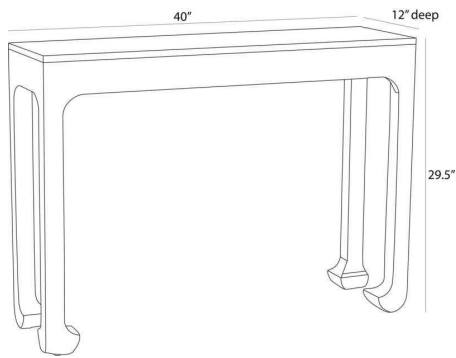

ARTERIOS

ICHIGO CONSOLE

FLI14
H: 29.5 IN, W: 40 IN, D: 12 IN,
Ebony

Slim in profile and crafted of ebony mango wood, the traditional parsons-style console is updated with hand-carved claw feet. Finish will vary.

APPEARANCE

Material	Wood
Material Type	Mango
Finish	Ebony
Finish Will Vary	Yes
Top Coat/Sealant	Yes

DIMENSIONS

Foot Print	W: 38.5 IN, D: 11 IN
Leg	H: 25.5 IN, W: 2 IN, D: 2 IN
Table Top	H: 4 IN, W: 40 IN, D: 12 IN
Diagonal Dimension	32 IN
Clearance	25.5 IN

SHIPPING

Product Weight	29.4 lbs
Gross Weight 1	40.04 lbs
Shipping Box 1	H: 34.25 IN, L: 43 IN, W: 15.5 IN

CONTRACT

Contract Suitable	Adding a lacquer coating provides additional protection
-------------------	---