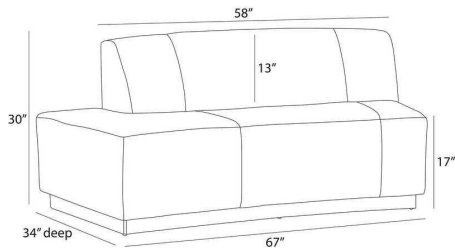

ARTERIOS

ISLANDER LEFT SOFA VANILLA

FFU07

H: 30 IN, W: 67 IN, D: 34 IN,
Vanilla Performance Bouclé

The serpentine form of the Islander recalls the curves of Mid-Century Modern architecture. Suspended on a plinth of dark walnut maple wood, the plush seat and notched offset back are upholstered in a vanilla performance bouclé. Designed to deliver elegance and versatility, this style can be staged as one long sofa with its right-facing companion or split with an accent or coffee table.

APPEARANCE

Material	Bouclé, Wood
Material Type	Performance, Maple
Finish	Vanilla, Dark Walnut
Finish Will Vary	false
Top Coat/Sealant	No

DIMENSIONS

Foot Print	W: 69.5 IN, D: 29 IN
Seat	H: 17 IN, W: 67 IN, D: 34.5 IN
Seat Back	H: 13 IN, W: 58 IN, D: 11 IN
Diagonal Dimension	56 IN
Clearance	3.5 IN

SHIPPING

Shipping Requirements	TruckShip
Product Weight	213.8 lbs
Gross Weight 1	250 lbs
Shipping Box 1	H: 34 IN, L: 71 IN, W: 38 IN
Shipping Box 2	H: 0 IN, L: 0 IN, W: 0 IN

ADDITIONAL INFO

Swatch Number	X80SW, DW4X4
Fabric Content	100% Polyester
Fabric Cleaning Code	P - clean with detergent & water
Yardage To Reupholster	6.5 Yards 117 Square Feet
Fabric Rub Count	63,000