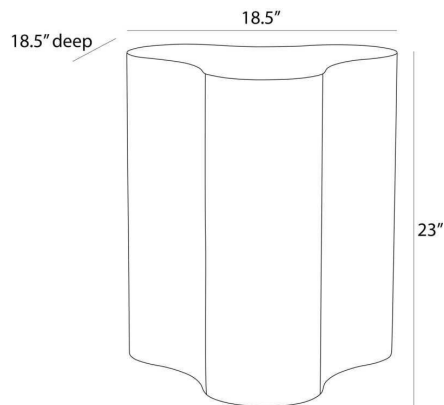

## JOJO END TABLE

FES15

H: 23 IN, W: 18.5 IN, D: 18.5 IN,  
Light Beige Burl

A simple extruded pedestal is crafted in a trefoil-inspired form to offer as much surface as possible without taking up a lot of space. It is finished in light beige burl ash veneer that is book-matched for a seamless appearance. Finish will vary.

### DIMENSIONS

Foot Print	W: 18.5 IN, D: 18.5 IN
Table Top	W: 18.5 IN, D: 18.5 IN
Diagonal Dimension	31 IN