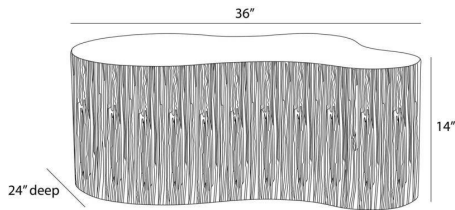

INDIO SMALL OUTDOOR COFFEE

FCS21

H: 14 IN, W: 36 IN, D: 24 IN,
Gray Stonewash Concrete
Composite

It varies. The free-form organic curves of the Indio have a striated texture to contrast the smooth top surface. Cast of gray stonewash composite. Stylish on its own, it can also be perfectly paired with its matching larger companion in matte black. Finish will

APPEARANCE

Material	Concrete
Material Type	Composite
Finish	Gray Stonewash
Finish Will Vary	Yes
Top Coat/Sealant	Yes

DIMENSIONS

Foot Print	W: 36 IN, D: 19 IN
Table Top	W: 36 IN, D: 19 IN
Diagonal Dimension	41 IN

SHIPPING

Shipping Requirements	TruckShip
Product Weight	71 lbs
Gross Weight 1	85 lbs
Shipping Box 1	H: 21.85 IN, L: 44.1 IN, W: 31.9 IN

ADDITIONAL INFO

Swatch Number	GSWCCSW
---------------	---------

CONTRACT