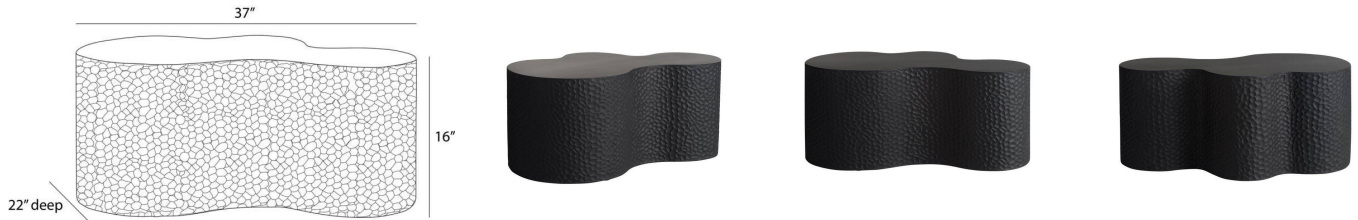

INDIO LARGE OUTDOOR COFFEE

FCS20
H: 16 IN, W: 36 IN, D: 22 IN,
Matte Black Concrete Composite

The free-form organic curves of the Indio table have a dappled texture to contrast the smooth top surface. Cast of matte black concrete composite. Stylish on its own, it can also be perfectly paired with its matching smaller companion in gray stonewash. Finish will vary.

APPEARANCE

Material	Concrete
Material Type	Composite
Finish	Matte Black
Finish Will Vary	Yes
Top Coat/Sealant	Yes

DIMENSIONS

Foot Print	W: 37 IN, D: 22 IN
Table Top	W: 37 IN, D: 22 IN
Diagonal Dimension	43 IN