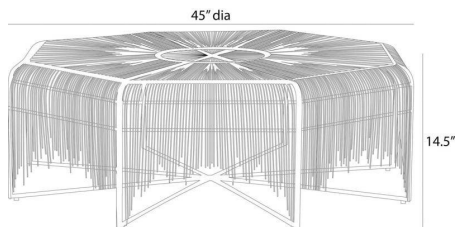

ARTERIOS

ILARIA COCKTAIL TABLE

FCI26

H: 14.5 IN, Dia: 45.00 IN

Natural Iron

The distinctive lines of Brazilian mid-century modern design influenced the intricate construction of our octagonal table. Delicate pipes of natural iron are joined with antique brass welds in an alluring starburst motif, making this piece a stunner from every angle. Each leg has an iron foot for secure placement. Finish will vary.

APPEARANCE

Material	Iron, Brass
Material Type	Weld
Finish	Natural Iron, Antique Brass
Finish Will Vary	Yes
Top Coat/Sealant	Yes

DIMENSIONS

Foot Print	Dia: 45.00 IN
Table Top	Dia: 41.50 IN
Diagonal Dimension	48 IN
Clearance	0.5 IN

SHIPPING

Shipping Requirements	TruckShip
Product Weight	67 lbs
Gross Weight 1	84.7 lbs
Shipping Box 1	H: 18 IN, L: 45 IN, W: 45 IN

CONTRACT

Contract Suitable	Yes
-------------------	-----