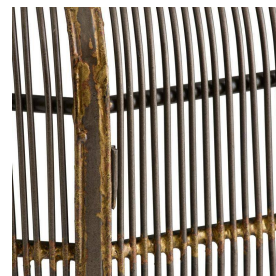

ARTERIOS

ILARIA COCKTAIL TABLE

FCI26

H: 14.5 IN, Dia: 45.00 IN

Natural Iron

The distinctive lines of Brazilian mid-century modern design influenced the intricate construction of our octagonal table. Delicate pipes of natural iron are joined with antique brass welds in an alluring starburst motif, making this piece a stunner from every angle. Each leg has an iron foot for secure placement. Finish will vary.

APPEARANCE

Material	Iron, Brass
Material Type	Weld
Finish	Natural Iron, Antique Brass
Finish Will Vary	Yes
Top Coat/Sealant	Yes

DIMENSIONS

Foot Print	Dia: 45.00 IN
Table Top	Dia: 41.50 IN
Diagonal Dimension	48 IN
Clearance	0.5 IN