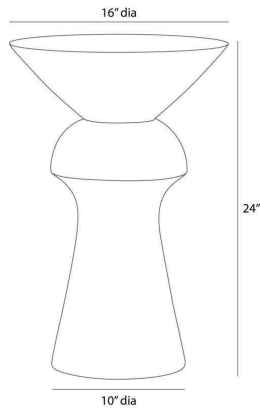

ARTERIOS

JASPER ACCENT TABLE

FAST7
H: 24 IN, Dia: 16.00 IN
Cider Lacquer

The cinched silhouette of this accent piece is enhanced with our cider lacquer finish. The feminine shape can work as a tall drinks table or add balance on either end of a seating arrangement.

APPEARANCE

Material	Lacquer
Finish	Cider
Finish Will Vary	false
Top Coat/Sealant	No

DIMENSIONS

Foot Print	Dia: 10.00 IN
Table Top	Dia: 16.00 IN
Diagonal Dimension	26.5 IN
Clearance	24 IN

SHIPPING

Product Weight	22.5 lbs
Gross Weight 1	28.66 lbs
Shipping Box 1	H: 26.77 IN, L: 18.9 IN, W: 18.9 IN