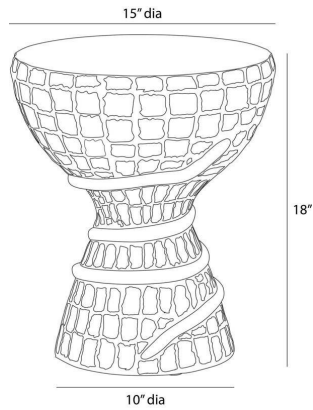

KOBRA OUTDOOR ACCENT TABLE

FAST5
 H: 18 IN, Dia: 15.00 IN
 Black Volcanic Ash

Formed in a classic drum shape, this resin table in black volcanic ash possesses a carved texture to showcase the hand of its maker. Accented with a snake-like detail, it is lightweight for easy portability, with a lower height that makes it an ideal companion for a favorite chaise or daybed.

APPEARANCE

Material	Resin
Finish	Black Volcanic Ash
Finish Will Vary	false
Top Coat/Sealant	No

DIMENSIONS

Foot Print	Dia: 10.00 IN
Table Top	Dia: 14.50 IN
Diagonal Dimension	22 IN

SHIPPING

Product Weight	22.3 lbs
Gross Weight 1	30.86 lbs
Shipping Box 1	H: 23.82 IN, L: 21.26 IN, W: 21.26 IN