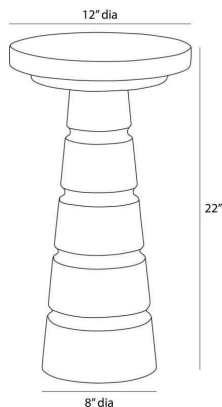

# ARTERIO RS

## IMANI DRINK TABLE

FAI24

H: 22 IN, Dia: 12.00 IN

Leathered Marble, Sable Wood

Toronto leathered marble gives the traditional drink table a new neutral shade and fresh texture. Balanced on a sable mango wood base with notched details, its graduated stacked form is a modernist essential for any living space. Finish will vary.

### DIMENSIONS

Foot Print	Dia: 8.00 IN
Table Top	H: 1.5 IN, Dia: 12.00 IN
Diagonal Dimension	25 IN
Clearance	21 IN

### SHIPPING

Product Weight	30.8 lbs
Gross Weight 1	35.2 lbs
Shipping Box 1	H: 25 IN, L: 16 IN, W: 16 IN